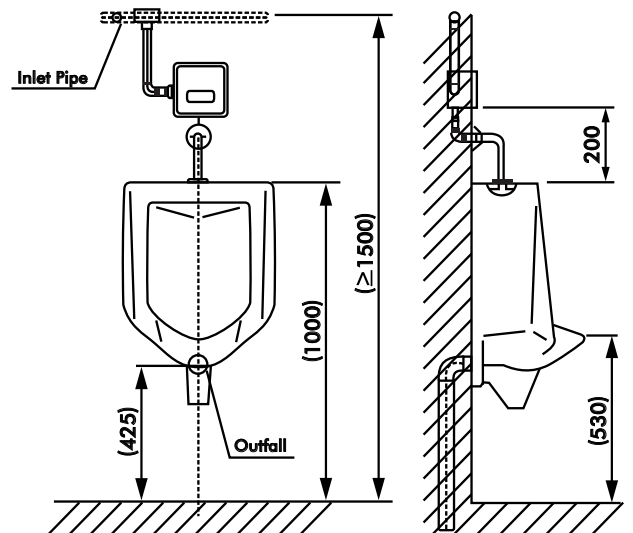

Auto Urinal Flusher (Recessed Series) HC-AUF319 Deluxe

-  Touch-Free IR Activation
-  SS Construction
-  Intelligent Sensing
-  Low Maintenance
-  Water Saving

DESCRIPTION

Operation	Infrared Sensor (Post Flush)
Power Supply	220V AC, 50Hz
Silent Consumption	<0.6W (AC)
Detection Zone	70 cm
Dia. Of Inlet/Outlet Pipe	(DN15)G1/2"
Water Pressure	0.05 MPa – 0.6 MPa
Flow Rate	0.16 L/min – 0.3 L/min
Finish	Stainless Steel